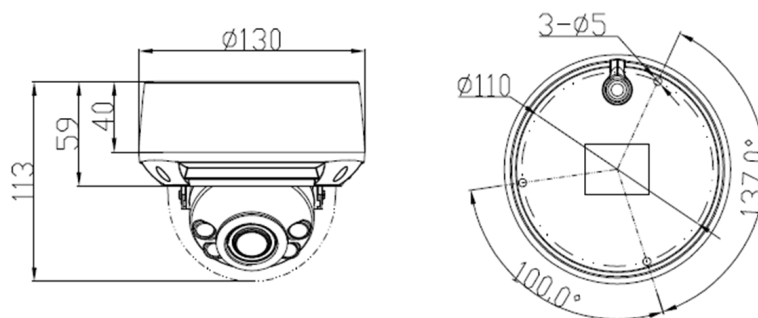

Dimensions (mm)

Accessories

Optional :